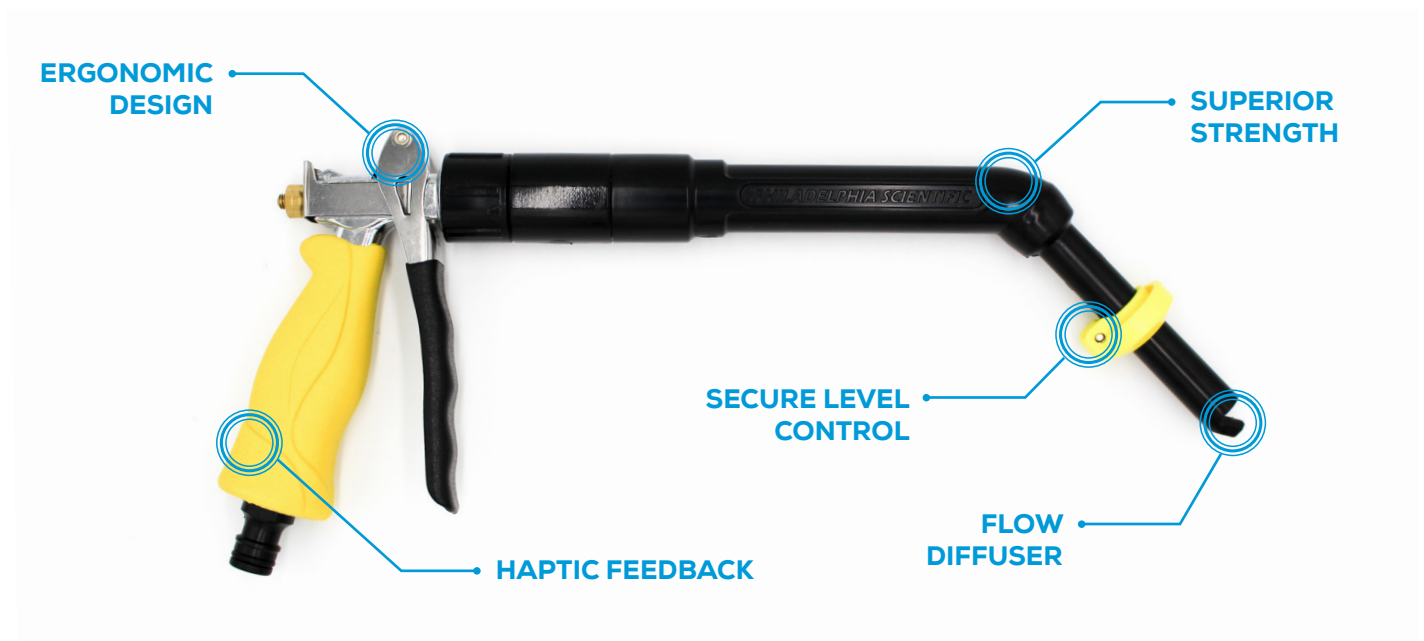

A TOUGH TOOL FOR TOUGH ENVIRONMENTS

In 1983 Philadelphia Scientific first introduced the battery watering gun, and it has been the world's best selling ever since. Today it is faster, more durable and reliable than ever.

Simply connect the Gun-X to a standard water hose, our watering cart or our water deionizer system, put the nozzle of the gun into the battery cell and squeeze the ergonomic handle. Once the battery is filled, the mechanism will automatically shut off at exactly the right electrolyte level. Operators can feel this shut-off through the handle due to haptic feedback.

The Gun-X speeds up battery watering, improves filling accuracy and operator safety. Compared to hand watering, our next generation battery watering gun reduces labour costs up to £100 a year for each 18-cell battery. It's no wonder that our watering guns have been the world's most popular battery maintenance tool for decades. When paired with one of our Blinky or Smart Blinky electrolyte indicators, the Gun-X forms part of an effective battery maintenance programme that will reduce costs and improve efficiencies, saving you both time and money.

With a diameter of 17mm, the Gun-X nozzle easily fits flip-top vent caps, as well as all standard quarter-turn, bayonet and DIN openings.

FEATURES & BENEFITS

Automatic shut-off:

- The Gun-X fills cells to precisely the correct level. The shut-off is so positive you can actually feel it.

Safe:

- It keeps eyes and face away from battery hazards, and reduces backache from bending over batteries. It is insulated to prevent sparking on connectors.

Reliable:

- The shut-off mechanism has been tested to 1 million cycles and proven in hundreds of thousands of tough applications worldwide. Powered by the water itself, it has no solenoids, no electronics and no wiring.

Fast but gentle:

- The flow rate is 6.4 litres per minute, which is fast enough for the largest cells. Yet the flow is gentle enough to fill a coffee mug.

Easy Installation:

- Attach the Gun-X in seconds to any standard garden hose, one of our HydroFill Watering Cart or our HydroPure Deionizer System and you have a fully operating battery filling system. We always recommend using deionized water to fill a lead acid battery to ensure it