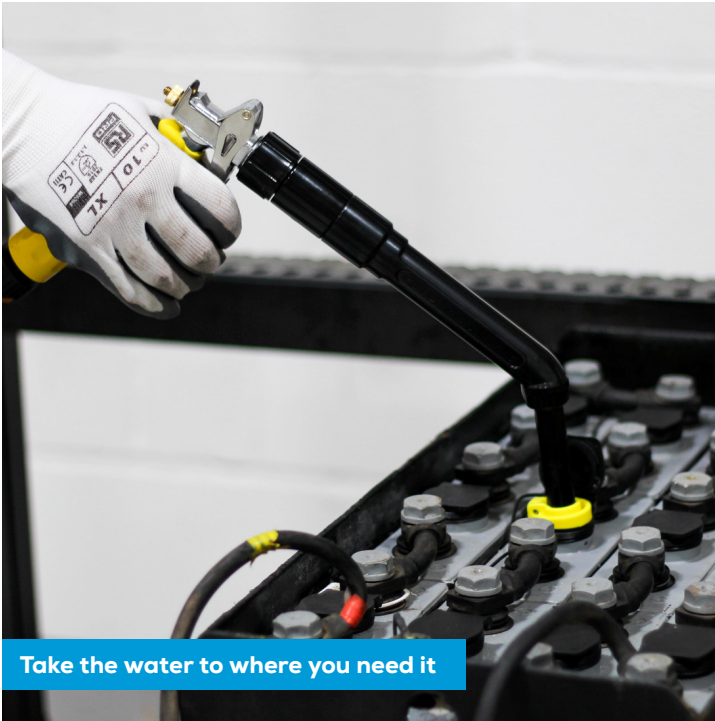

- Increased self-discharge.
- Shortened run time.
- Reduced battery life.

The HydroFill Cart is a mobile watering cart that solves all of these problems.

It's great for filling batteries in small and medium fleets, the ergonomically designed wheels and handle means it can be moved around the warehouse easily even at full capacity. It's been designed with durability in mind and its tough body makes it extremely durable.

The HydroFill Cart is easy to fill directly from a HydroPure Deionizer system thanks to it's large opening and there are no power cords to trip over.

The connector fits directly onto the Gun-X™ Watering Gun and delivers the right amount of pressure the watering gun requires to fill the batteries quickly and efficiently.

All of these features help to:

- Ensure batteries are filled easily and quickly.
- Increase battery life.
- Reduce frequent battery purchases.

THE PERFECT PARTNER FOR THE GUN-X

PART #: GUN-X

Take the water to where you need it

Fill the cart directly from the HydroPure System

As standard the HydroFill is supplied with a quick connect fitting. Adapters are available if other types of fittings are required. When combines with the HydroPure Water Deionizer, the HydroFill forms part of the most effective battery maintenance programmes available, saving you both time and money.